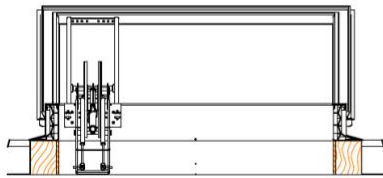

Section B-B

Motor Opening Length = 977mm  
 Finished Structural Opening Length = 1200mm